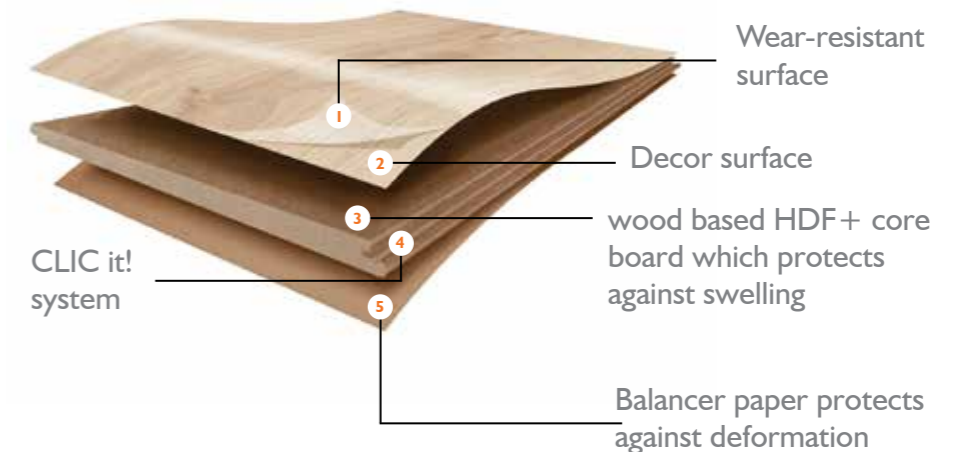

Water-resistant for up to 24 or 72 hours

Durable - class 31, 32, 33 usage

Easy, quick, tool-free installation with the CLIC it! fitting system

Made with leading environmental standards

Certifications for quality and environmental standards