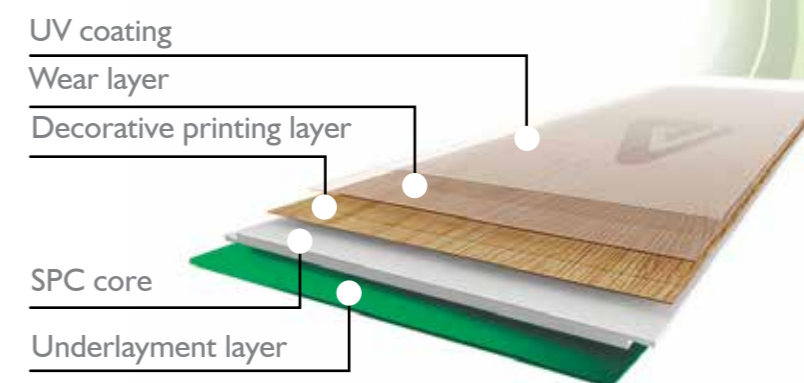

Stone Plastic Composite Flooring

Origins 1890, Austria

- Waterproof surface technology
- Protection against scratches, spills and UV
- 5Gc Click Lock system and easy click installation
- Anti-bacterial and phthalate free
- Acoustic properties, optimal sound insulation
- Feels warm underfoot, can be sub-surface heated
- High-quality build and easy maintenance, ideal for high-traffic commercial applications

Leading quality certifications