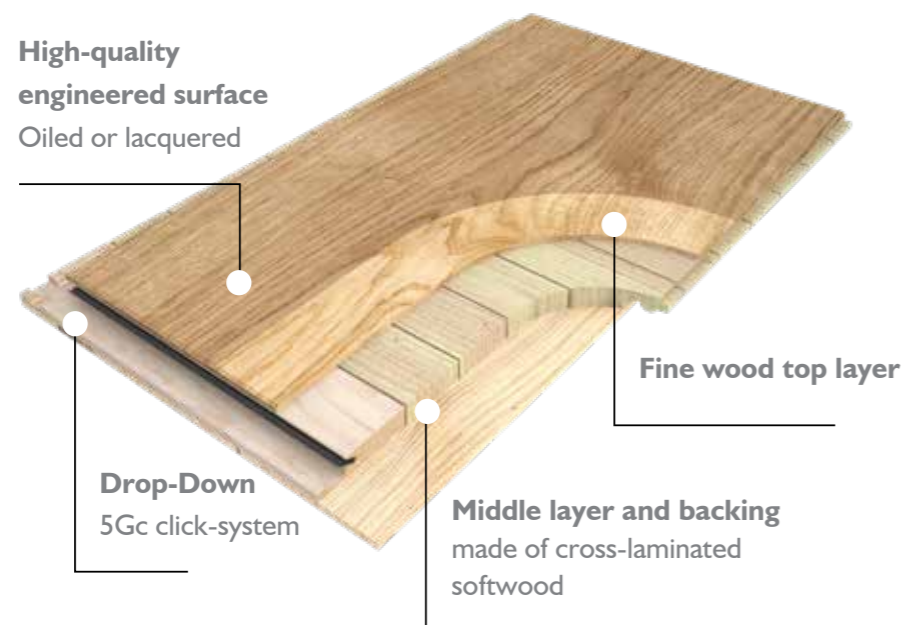

Bekker Engineered Wood Flooring

Origins 1890, Austria

Distinctive collection with high quality woods sourced from renewable forests
Lacquered or oiled surfaces for easy maintenance and durability

25

Year Residential Warranty

5Gc click system for easy installation

Suited for under-floor heating

Convenient refreshing with surface sanding and oiling

Oak Peanut Butter

Decor Code **BKE003**

Series **Natur**
Grade **Moda**
Thickness **10/2.5 MM**
Plank Type **Plank**
Surface **Matt Lacquered**

1092 x 207 x 10/2.5